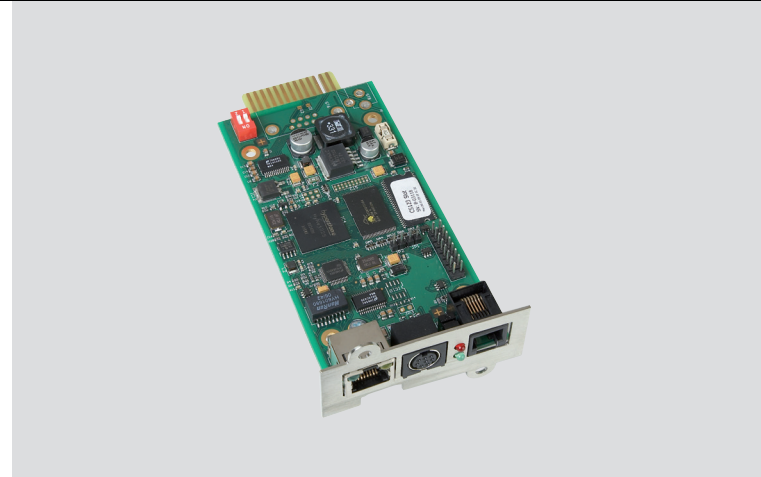

## SNMP(pro) Adapter

### Communications add-on for UPS systems from AEG Power Solutions

Available in two versions, the SNMP adapter enables users to monitor the status of UPS units via the Web or WAP. It can also initiate a staggered shutdown of key servers if the need arises, and can restart the servers via wake-on-LAN, providing automatic system shutdown and reboot capabilities. In addition to these features, the adapter has an integrated RFC1628-compliant SNMP agent, allowing the UPS to be configured and monitored in HP OpenView, SunNet Manager or other network management software.

The PRO version of the SNMP adapter can additionally incorporate room access control, air-conditioning, and smoke and fire detector systems. In combination with the EnvironmentManager, the SNMP PRO Adapter is even capable of processing temperature and humidity sensor data.

### SNMP(pro) Adapter: Technical data

TECHNICAL DATA	SNMP-ADAPTER	SNMP-PRO-ADAPTER	SNMP-PRO-ADAPTER (EXTERNAL)
Compatibility	Protect B. (from B.1500) / C. / 1. / 1.M		all PROTECT series UPS units
Power supply	internal via UPS		power adapter
Adapter ports	1 x RJ45	1 x RJ45, 1 x Com 2, 1 x 10/100 Mbit Ethernet	1 x RJ45, 1 x Com 2, 1 x 10/100 Mbit Ethernet
Format	Slot card (internal)		external
Includes	Adapter, short user guide		Com cable, 12V power adapter
Dimensions (H x W x D)	60 mm x 44 mm x 120 mm		69 mm x 28 mm x 126mm
Weight	66 g		210 g
AEG part number	600 000 4036	600 0001271	800 000 9965